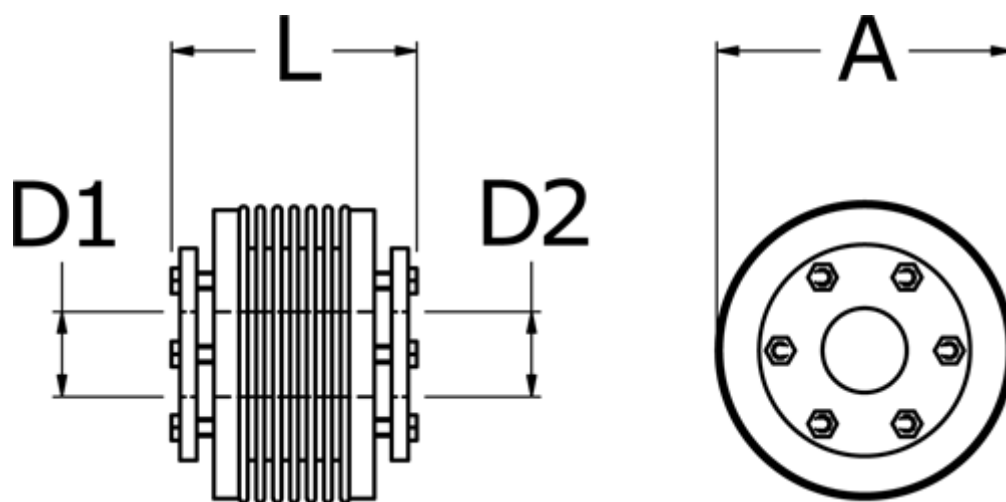

# Data Sheet

Article number: 3330503001024550

Description: Bellow coupling type 5 size300  
Length 102 mm, bore 45/50 mm

## Measures

A	= 110
D1	= 45
D2	= 50
L	= 102
Nom. torque NM (Tkn)	= 300